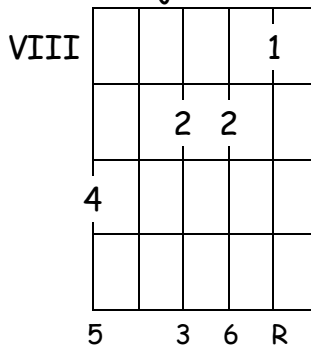

ii - V - I Chord Inversions - Key of G

Drop 3 Voicings - Strings 6432

I

GMaj6

GMaj6/B

GMaj6/D

GMaj6/E

ii