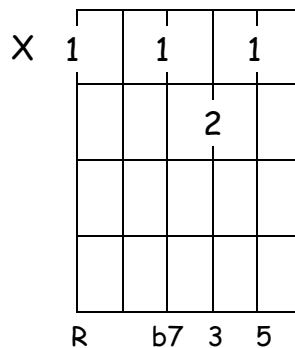

ii - V - I Chord Inversions - Key of G

Drop 3 Voicings - Strings 6432

I

GMaj6

GMaj6/B

GMaj6/D

GMaj6/E

ii

Amin7

Amin7/C

Amin7/E

Amin7/G

V

D7/A

D7/C

D7