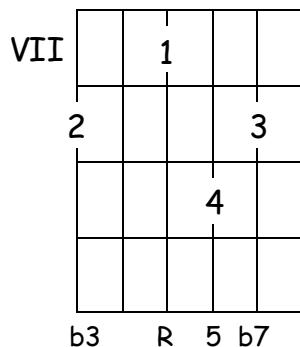

ii - V - I Chord Inversions - Key of G

Drop 3 Voicings - Strings 6432

I

ii

Amin7/C

V