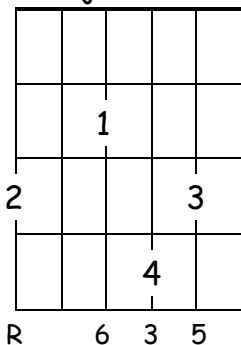

ii - V - I Chord Inversions - Key of G

Drop 3 Voicings - Strings 6432

I

GMaj6

GMaj6/B

GMaj6/D

GMaj6/E

ii