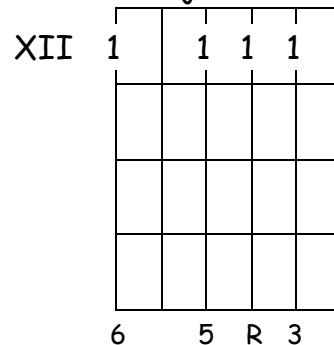

ii - V - I Chord Inversions - Key of G

Drop 3 Voicings - Strings 6432

I

GMaj6

GMaj6/B

GMaj6/D

GMaj6/E

ii