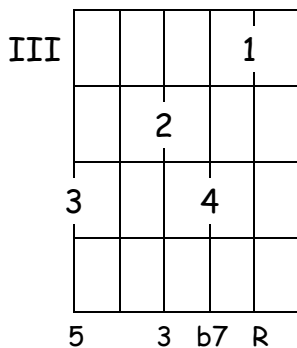

ii - V - I Chord Inversions - Key of G

Drop 3 Voicings - Strings 6432

I

GMaj6

GMaj6/B

GMaj6/D

GMaj6/E

ii

Amin7

Amin7/C

Amin7/E

Amin7/G

V

D7/A

D7/C

D7