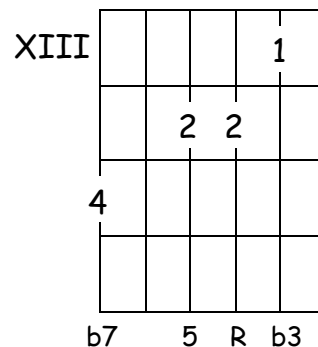

ii - V - I Chord Inversions - Key of G

Drop 3 Voicings - Strings 6432

I

GMaj6

GMaj6/B

GMaj6/D

GMaj6/E

ii

Amin7

Amin7/C

Amin7/E

Amin7/G

V

D7/A

D7/C

D7