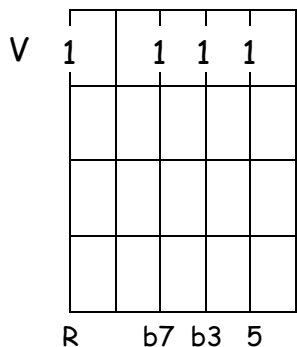

ii - V - I Chord Inversions - Key of G

Drop 3 Voicings - Strings 6432

I

ii

Amin7

V