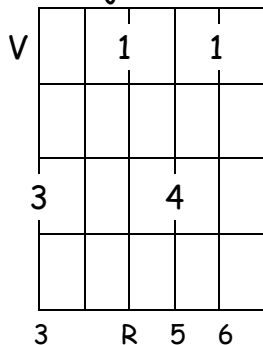

ii - V - I Chord Inversions - Key of G

Drop 3 Voicings - Strings 6432

I

GMaj6

GMaj6/B

GMaj6/D

GMaj6/E

ii