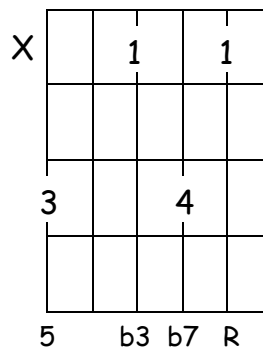

ii - V - I Chord Inversions - Key of G

Drop 3 Voicings - Strings 6432

I

ii

Amin7/E

V