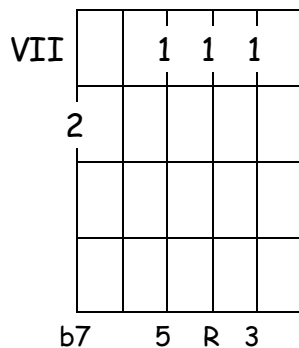

ii - V - I Chord Inversions - Key of G

Drop 3 Voicings - Strings 6432

I

GMaj6

GMaj6/B

GMaj6/D

GMaj6/E

ii

Amin7

Amin7/C

Amin7/E

Amin7/G

V

D7/A

D7/C

D7